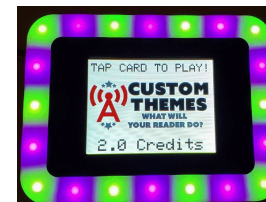

Height: 40"
Width: 29"
Depth: 10"
Weight: 130 lbs

SmartMech Card Readers give your guests the ability to play arcade games, access attractions, and redeem prizes with a simple tap from an RFID game card. No more picking up quarters or tokens, no more outdated swiping card readers.

You gain full control over the looks, sounds, ticket streamer, and more. With the SmartMech, you'll be ready for today's guests and future-proofing your game system.